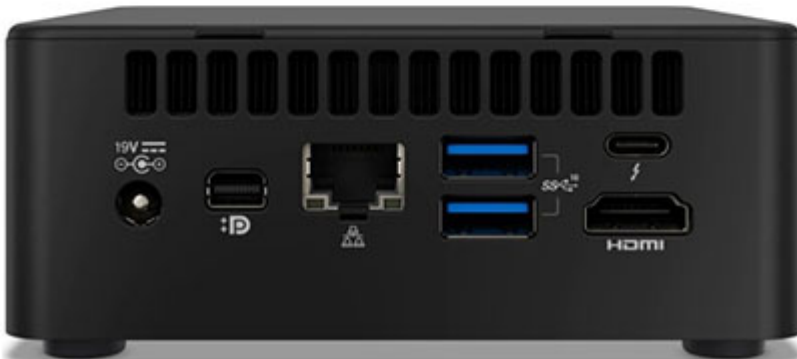

549.00 EUR

incl. 19% VAT, plus [shipping](#)

- 4x 1,2GHz, 4,20GHz Turbo !
- 4 Cores / 8 Threats !
- 12-28W TDP !
- Thunderbolt !

- Typ / Chipset: Mini-PC / System-on-Chip (SoC)
- >CPU: Intel Core i5-1135G7, 4C/8T, 1.20-4.70GHz, 12MB+5MB Cache, 12-28W TDP, Codename "Tiger Lake-UP3" (Willow Cove, 10nm SuperFin)
- 2x DDR4 SO-DIMM, dual PC4-25600S/■DDR4-3200, max. 64GB (UDIMM)
- 1x SATA 6Gb/■s, 1x M.2/■M-Key (PCIe 4.0 x4/■SATA, 2280)
- Extension Slot internal: 1x 2.5", 7mm
- Grphics: Intel Iris Xe Graphics (iGPU), 80EU/640SP, 1.30GHz, Codename "Tiger Lake GT2" (Gen12 Xe)
- Connectors: 1x HDMI 2.0b, 1x Mini DisplayPort 1.4, 3x USB-A 3.1, 2x Thunderbolt 3, 1x 2.5GBase-T (Intel I225-V), 1x Klinke, 1x DC-In
- Wi-Fi 6 (WLAN 802.11a/■b/■g/■n/■ac/■ax, 2x2, Intel AX201), Bluetooth 5.2
- SD-Card (UHS-II) Reader
- Power supply external, 1x DC-In (120W/■19V)
- VESA-Mount: 75x75/■100x100 (included)
- Dimmensions (BxHxT): 117x51x112mm
- Volumen: 0.7l
- Special features: Infrared-Sensor, SecureLock (Kensington), 4x Display Support, integrated Microfonarray (Support for Voiceassistant: Amazon Alexa)

Powercord not included!